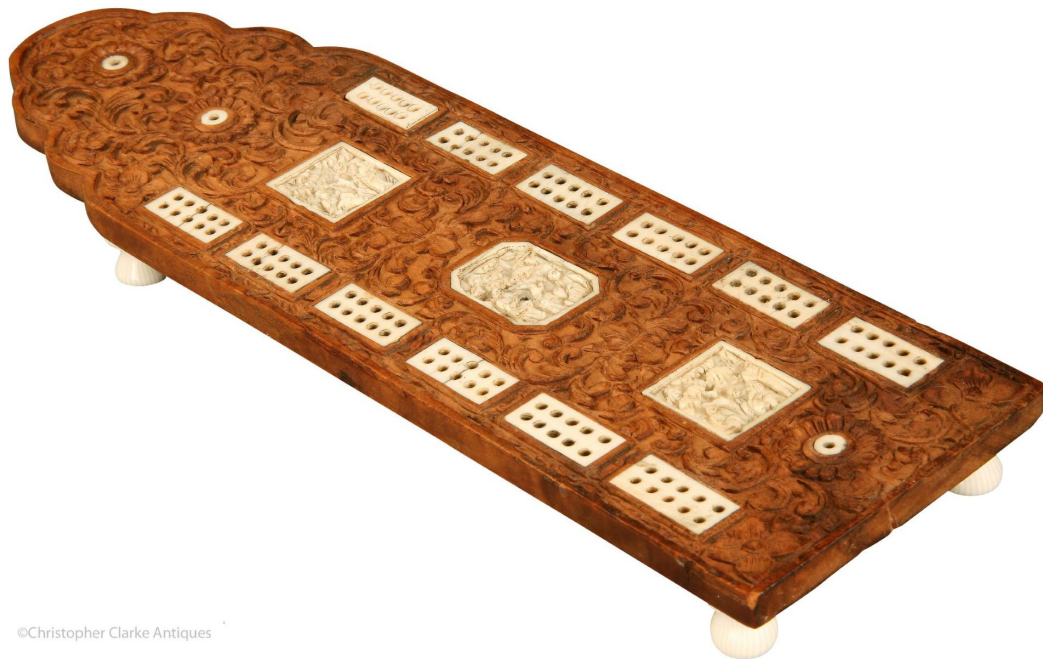

Christopher Clarke Antiques

Dealers in Campaign Furniture
& Travel Items

Sandalwood Cribbage Board

SOLD

REF:- 80722

Height: 2 cm (0 3/4")

Width: 25 cm (9 3/4")

Depth: 8 cm (3 1/4")

©Christopher Clarke Antiques

Christopher Clarke Antiques Sheep Street Stow on the Wold Gloucestershire GL54 1JS England
+ 44 (0)1451 830476

<https://campaignfurniture.com/sandalwood-cribbage-board>

23/09/2021

Short Description

This China Trade Cribbage Board is made of sandalwood with inset ivory panels. The central panels are each carved with a pair of figures amongst trees. The sandalwood has carved foliate decoration and the board sits on turned ivory feet. The underside of the board has a drawer for the pegs which are no missing. The carving is intricate and it is a well made board. Late 19th Century.

More Information

Period	Late 19th Century
Medium	Sandalwood
Origin	China Trade
Exhibitions	Captain Blackwood's Trunk