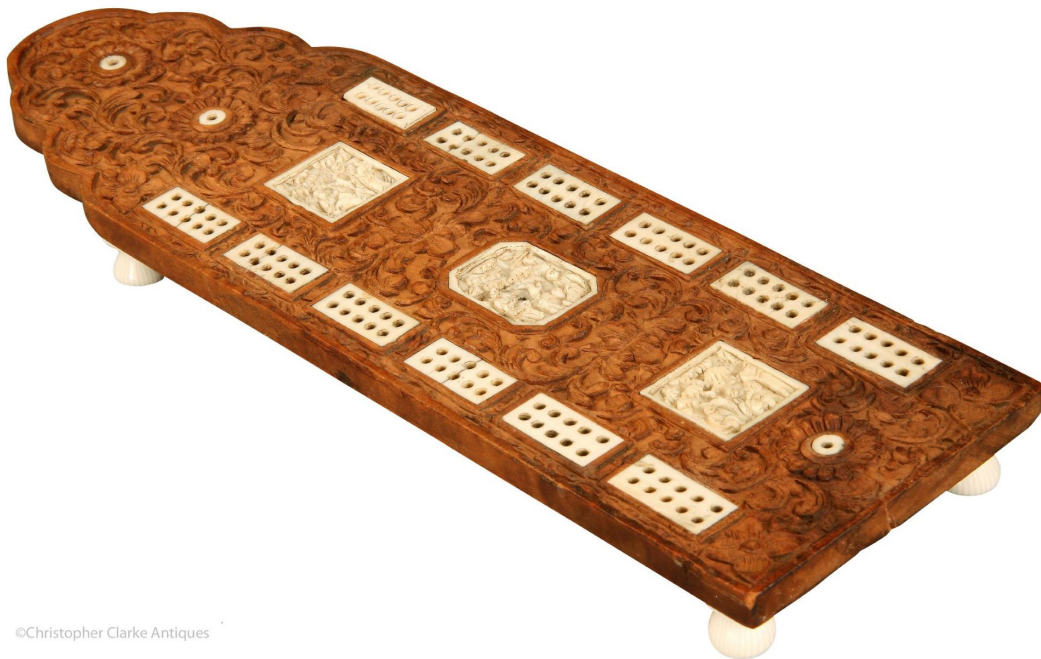

## Sandalwood Cribbage Board

**SOLD**

REF:- 80722

Height: 2 cm (0 3/4")

Width: 25 cm (9 3/4")

Depth: 8 cm (3 1/4")

©Christopher Clarke Antiques

## Short Description

---

This China Trade Cribbage Board is made of sandalwood with inset ivory panels. The central panels are each carved with a pair of figures amongst trees. The sandalwood has carved foliate decoration and the board sits on turned ivory feet. The underside of the board has a drawer for the pegs which are no missing. The carving is intricate and it is a well made board. Late 19th Century.

## More Information

---

Period	Late 19th Century
Medium	Sandalwood
Origin	China Trade
Exhibitions	Captain Blackwood's Trunk