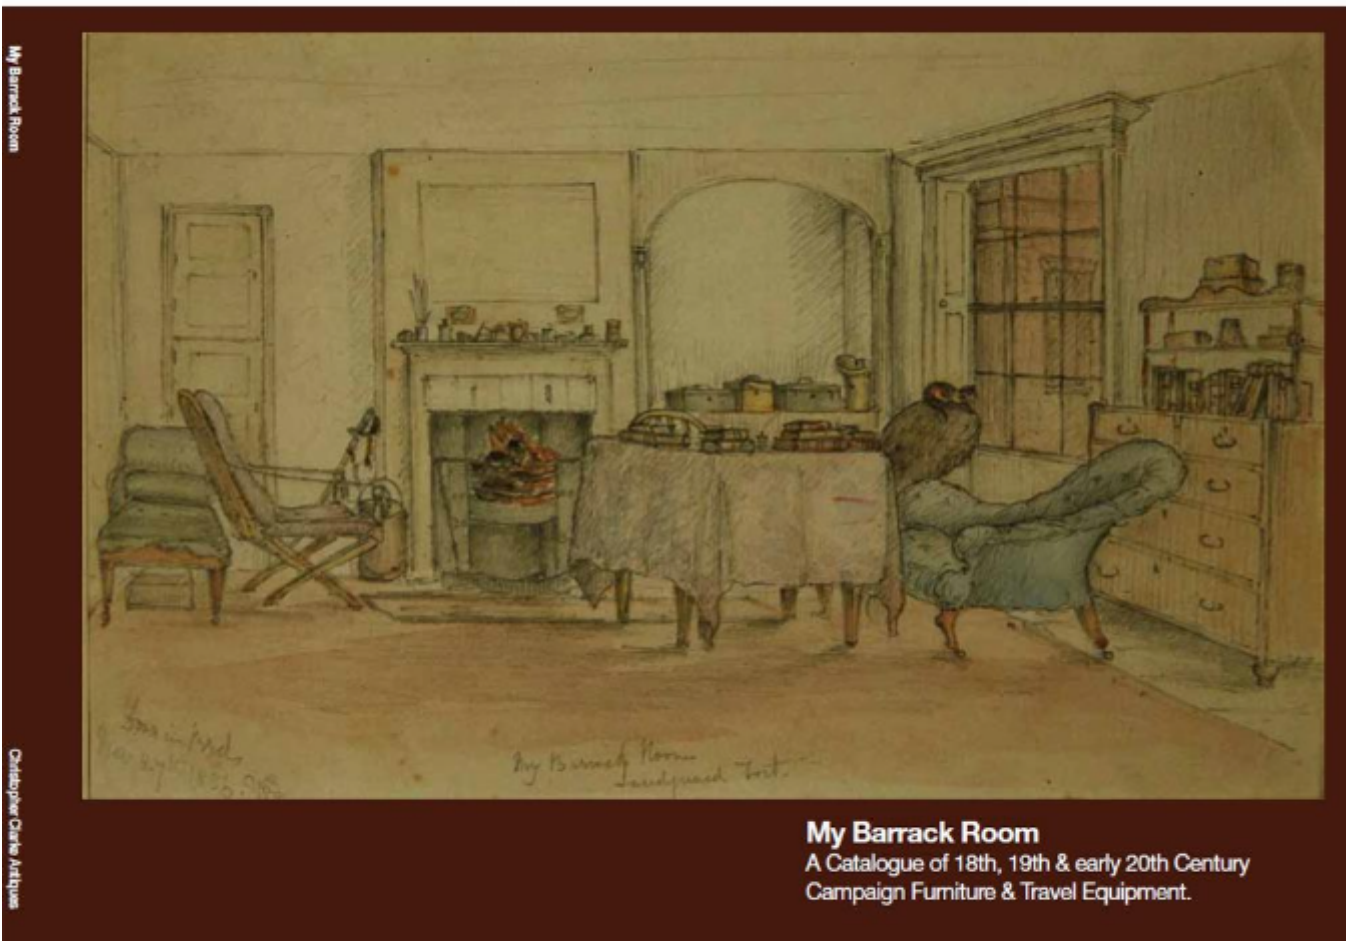

Christopher Clarke Antiques

Dealers in Campaign Furniture
& Travel Items

My Barrack Room Catalogue

£15

My Barrack Room

A Catalogue of 18th, 19th & early 20th Century
Campaign Furniture & Travel Equipment.

©Christopher Clarke Antiques

REF: 81955

Height: 17.5 cm (6.9")

Width: 24.5 cm (9.6")

Depth: 0.5 cm (0.2")

Description

When Lieutenant Edward Hovell Thurlow drew the picture to the cover of this catalogue, it was of his first private quarters as a new, young officer. It illustrates a number of pieces of campaign furniture that he probably travelled with throughout his 26 year military career. Indeed, the campaign chest and hat box were also illustrated by Thurlow in a picture he drew of his cabin on board Hydaspes to Calcutta 9 years later. He would have been very surprised if told that in 150 years time not only would his painting would be a very interesting and desirable piece of artwork but also his everyday furniture would become a specialist area of collecting.

Aside from a number of good pieces of antique campaign furniture, this catalogue also has other pieces that can be considered exceptional. The Georgian Chair Bed by Morgan & Sanders was made by a company who are recognised as one of the most famous early specialist makers of portable and metamorphic furniture. There is also a very fine Bergere chair, a Three Fold Rosewood Book Cabinet and the Three Part Chest is an early example of the most common item of campaign furniture. However, its early date and unusual design, made before the standard for a travel chest had been established, makes it very interesting. The China Trade Cabin Table fitted to play games, is also a piece that stands out for its quality and rarity. However, perhaps the rarest item in the catalogue is the 4 Poster Campaign Bed made for a Salesman to easily demonstrate to Officers the design and quality of campaign beds that he could supply. The discovery of such a piece is what drives both dealers and collectors.