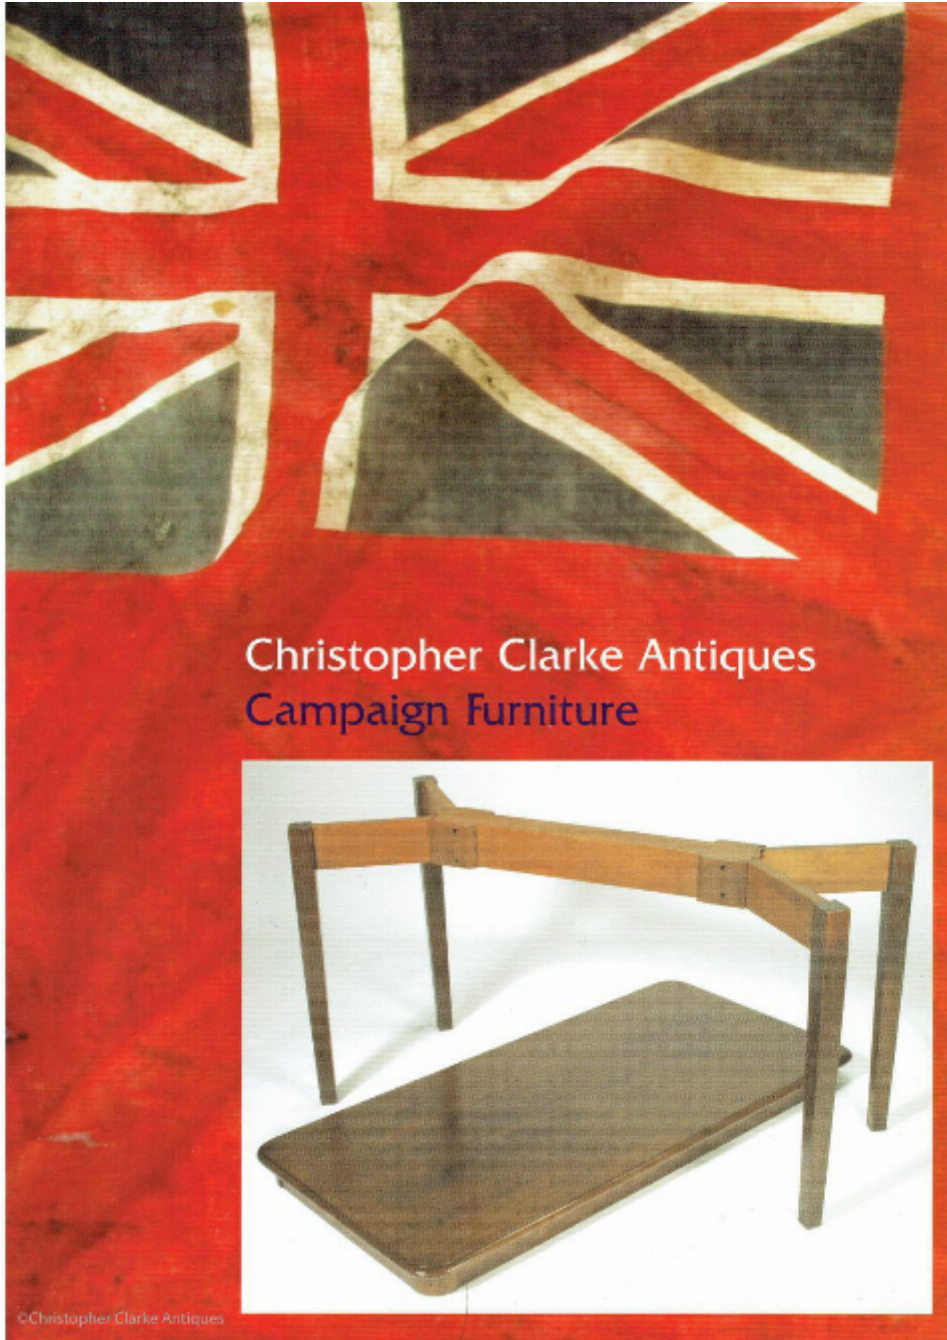

Christopher Clarke Antiques

Dealers in Campaign Furniture
& Travel Items

Campaign Furniture Catalogue

£5

REF: 81938

Height: 21 cm (8.3")

Width: 14.7 cm (5.8")

Description

A small 8 page pamphlet with short descriptions.

A Ross Desk Chair and Kane Cylinder Bureau are amongst the highlights.