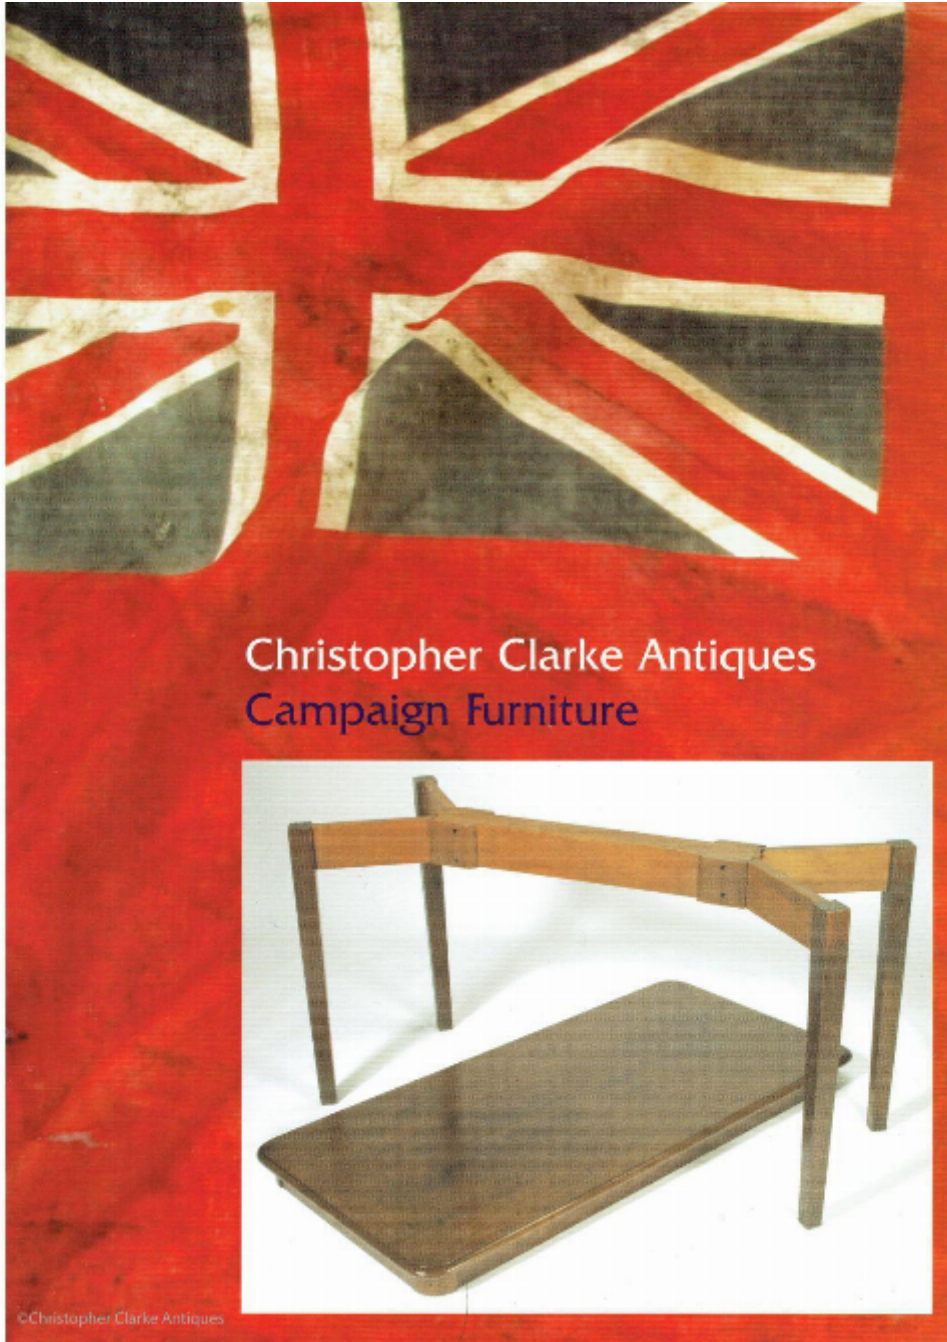

Christopher Clarke Antiques

Dealers in Campaign Furniture
& Travel Items

Campaign Furniture Catalogue

£5

REF: 81938

Height: 21 cm (8.3")

Width: 14.7 cm (5.8")

Description

A small 8 page pamphlet with short descriptions.

A Ross Desk Chair and Kane Cylinder Bureau are amongst the highlights.