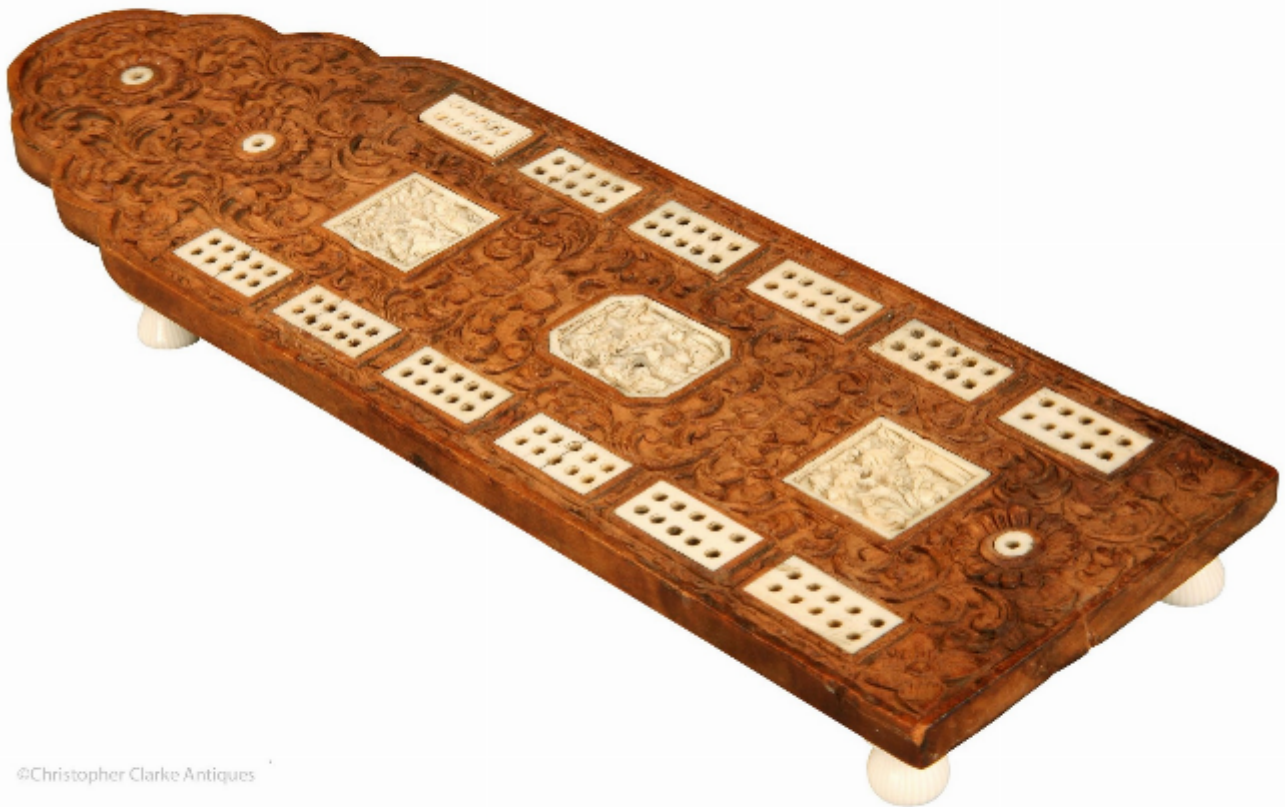

Christopher Clarke Antiques

Dealers in Campaign Furniture
& Travel Items

Sandalwood Cribbage Board

Sold

©Christopher Clarke Antiques

REF: 80722

Height: 2 cm (0.8")

Width: 25 cm (9.8")

Depth: 8 cm (3.1")

Description

This China Trade Cribbage Board is made of sandalwood with inset ivory panels. The central panels are each carved with a pair of figures amongst trees. The sandalwood has carved foliate decoration and the board sits on turned ivory feet. The underside of the board has a drawer for the pegs which are no missing. The carving is intricate and it is a well made board. Late 19th Century.