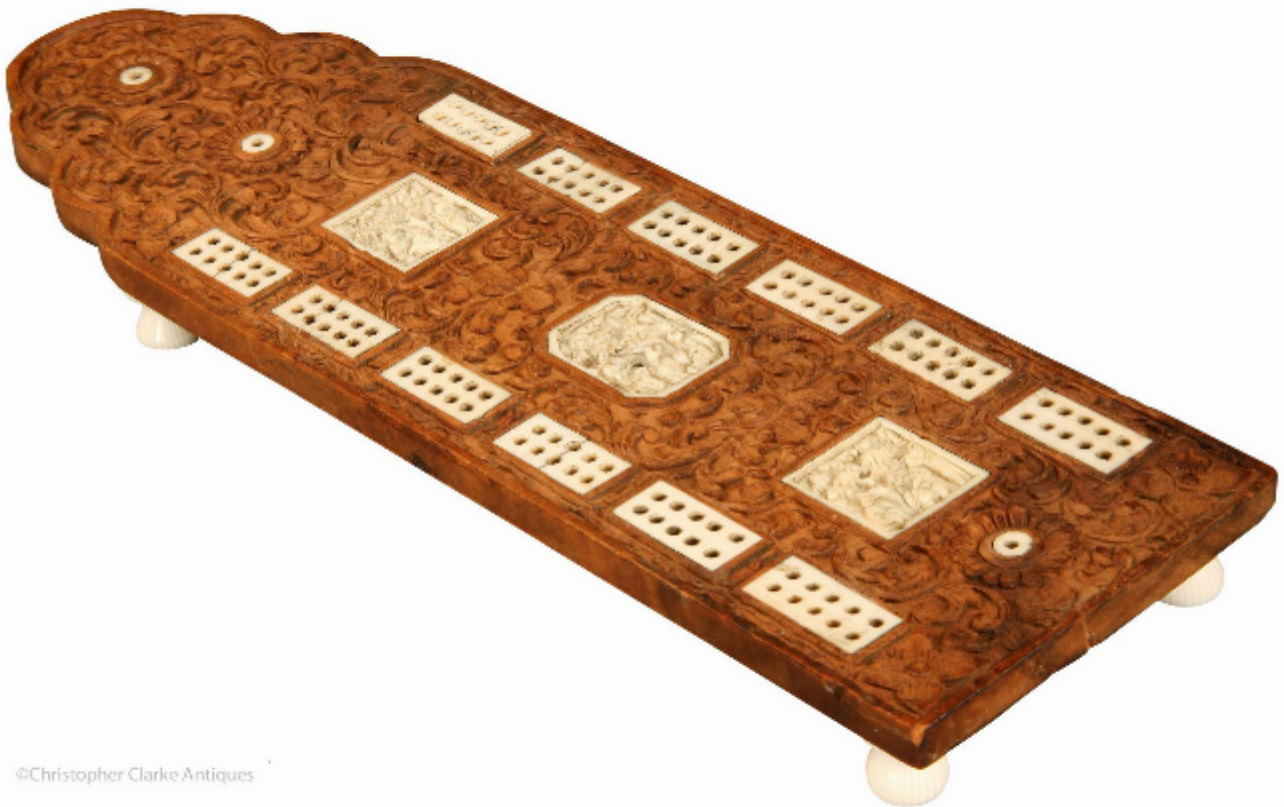

Christopher Clarke Antiques

Dealers in Campaign Furniture
& Travel Items

Sandalwood Cribbage Board

Sold

©Christopher Clarke Antiques

REF: 80722

Height: 2 cm (0.8")

Width: 25 cm (9.8")

Depth: 8 cm (3.1")

Description

This China Trade Cribbage Board is made of sandalwood with inset ivory panels. The central panels are each carved with a pair of figures amongst trees. The sandalwood has carved foliate decoration and the board sits on turned ivory feet. The underside of the board has a drawer for the pegs which are no missing. The carving is intricate and it is a well made board. Late 19th Century.