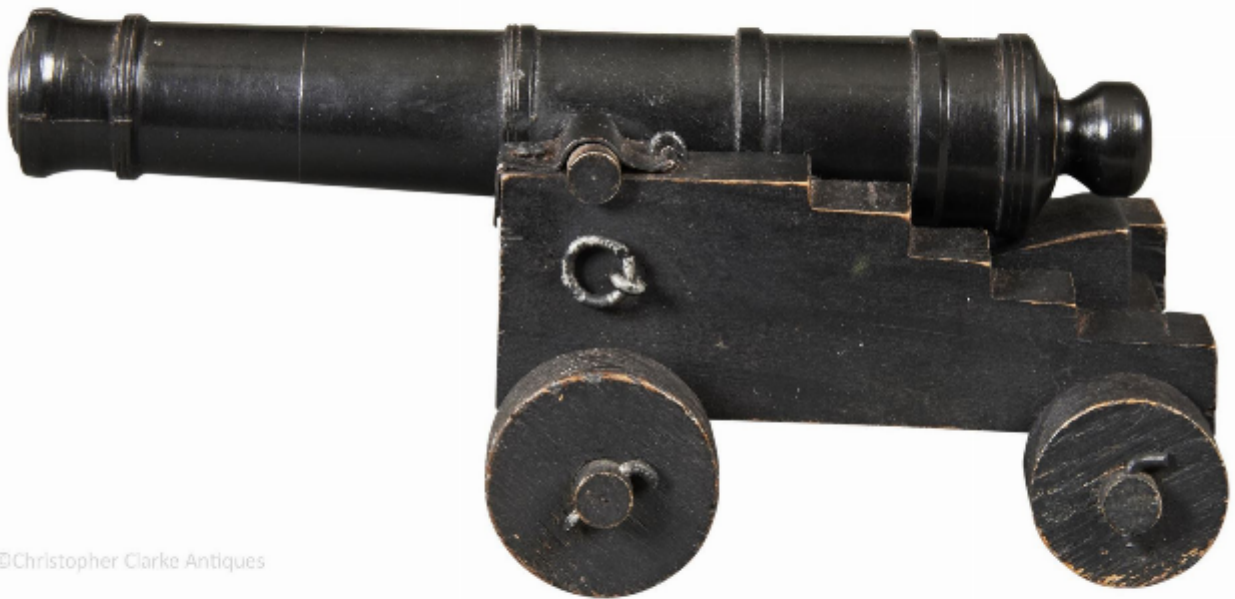

## Ebony Ship's Cannon Model

Sold

©Christopher Clarke Antiques

REF: 83365

Height: 6 cm (2.4")

Width: 8.5 cm (3.3")

Depth: 15 cm (5.9")

## Description

An ebony model of a Ship's Cannon on a later carriage.

The cannon barrel has a four stage taper with a touch hole. The naval carriage was recently made for display and it is likely that the cannon was barrel was originally simply as a model without carriage.

The carriage is ebonized pine has been well made with metal fittings and a fixed wedge to show how the barrel would have been elevated. Mid 19th Century.

A second, similar model with a longer barrel, is also available on this website.