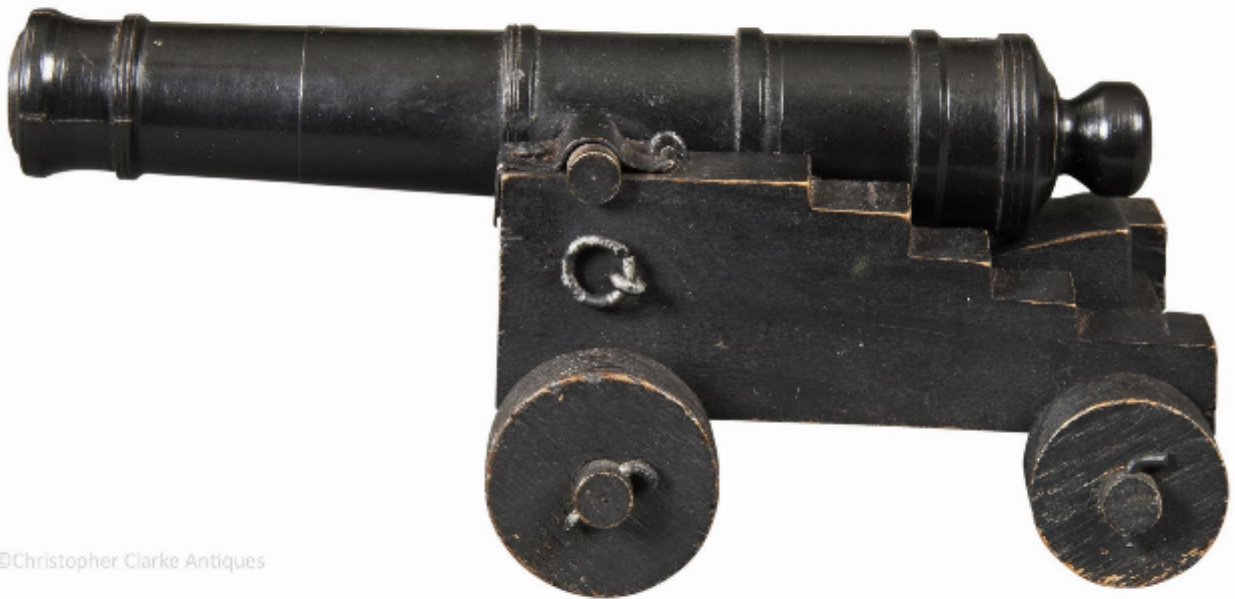

Christopher Clarke Antiques

Dealers in Campaign Furniture
& Travel Items

Ebony Ship's Cannon Model

Sold

©Christopher Clarke Antiques

REF: 83365

Height: 6 cm (2.4")

Width: 8.5 cm (3.3")

Depth: 15 cm (5.9")

Description

An ebony model of a Ship's Cannon on a later carriage.

The cannon barrel has a four stage taper with a touch hole. The naval carriage was recently made for display and it is likely that the cannon was barrel was originally simply as a model without carriage.

The carriage is ebonized pine has been well made with metal fittings and a fixed wedge to show how the barrel would have been elevated. Mid 19th Century.

A second, similar model with a longer barrel, is also available on this website.