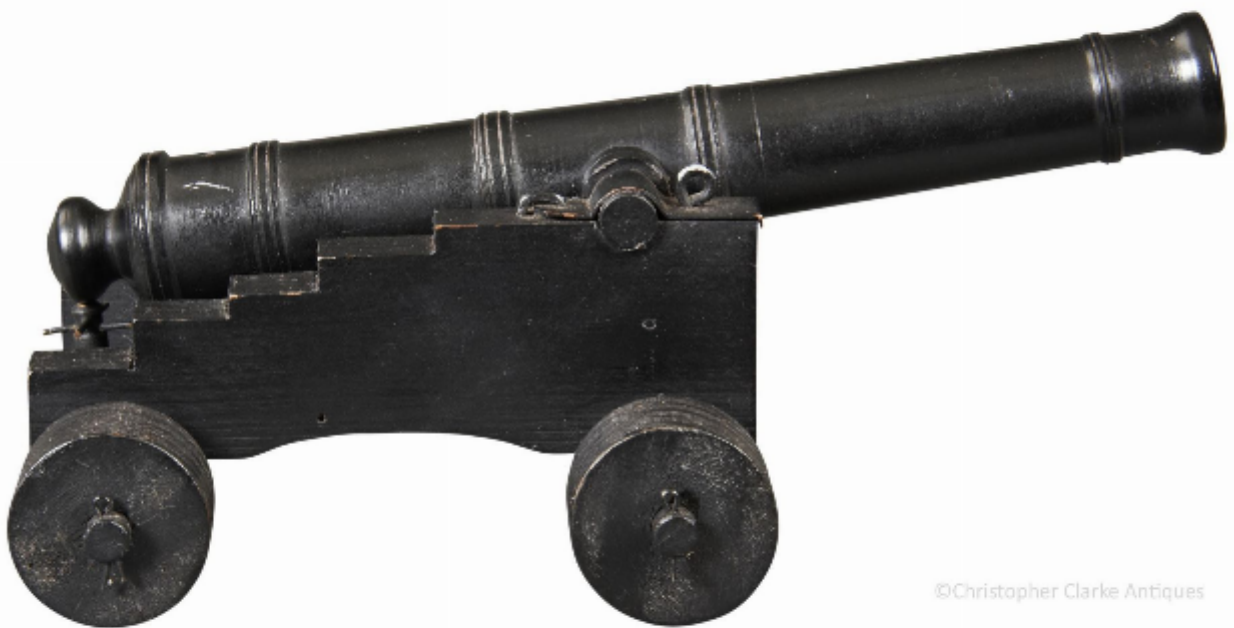

**Christopher Clarke Antiques**

Dealers in Campaign Furniture  
& Travel Items

## Ebony Ship's Cannon Barrel

£225

©Christopher Clarke Antiques

REF: 83364

Height: 7 cm (2.8")

Width: 9.5 cm (3.7")

Depth: 17 cm (6.7")

## Description

An ebony model of a Ship's Cannon.

The cannon has a tapering, four stage barrel with touch hole. The naval carriage is a recent addition and its probable that the cannon was originally intended simply to be a model of the barrel without a truck.

The carriage has been quite well made though with metal fittings to the ebonized pine and a working screw elevator to raise the barrel. Mid 19th Century.

A second, similar model with a shorter barrel, is also available on this website.