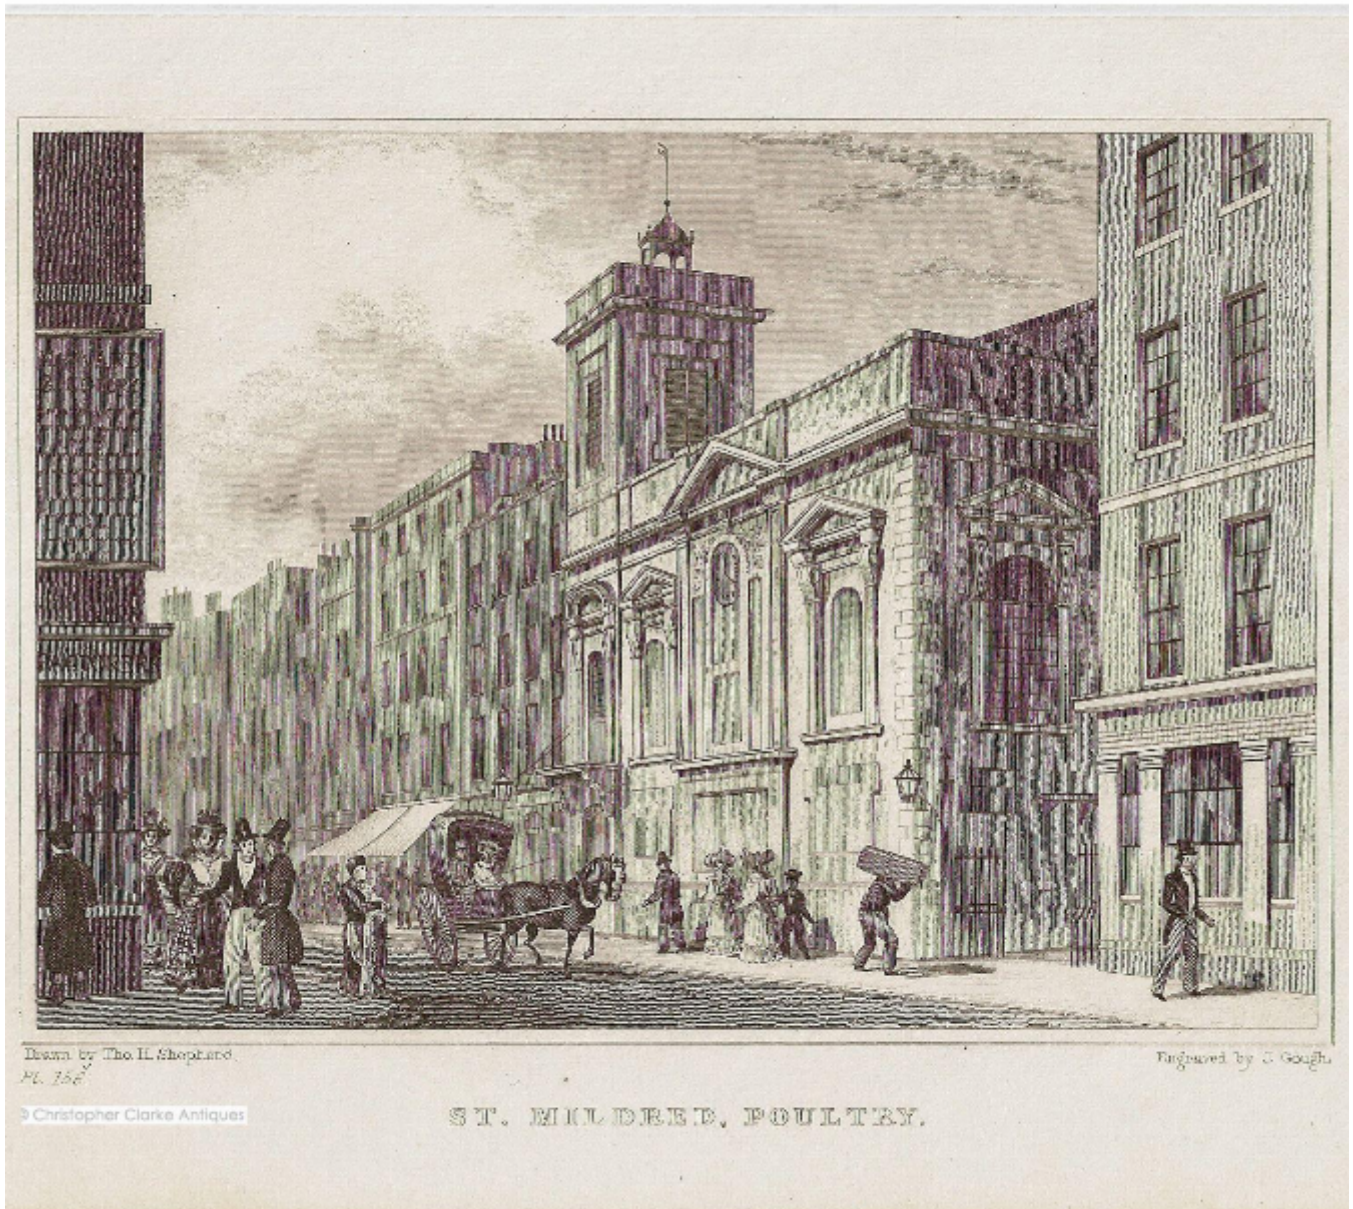

Christopher Clarke Antiques

Dealers in Campaign Furniture
& Travel Items

Engraving of Maynard & Company's Retail Premises.

Maynard & Co.

REF: 81050

Description

This engraving by J. Gough shows St. Mildred's, Poultry London and is after the drawing by Thomas Hosmer Shepherd. The corner of Maynard & Company's premises at 27 Poultry is on the far left. The print is from London and its Environs in the Nineteenth Century, (London : 1829-1832).

This picture is illustrated to accompany the article on Maynard in Makers and is not for sale.