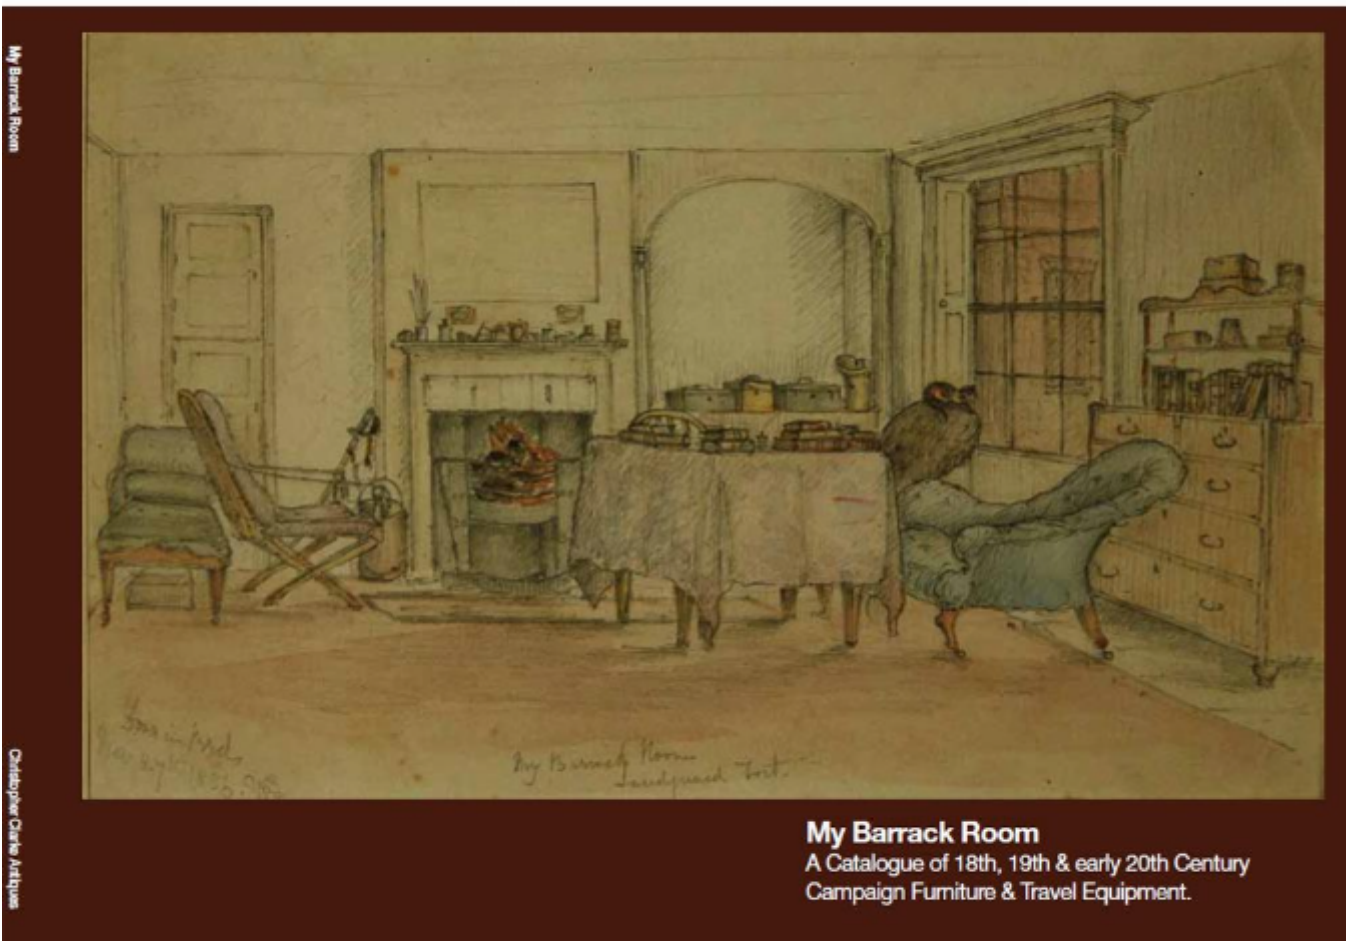

Christopher Clarke Antiques

Dealers in Campaign Furniture
& Travel Items

My Barrack Room Catalogue

£15

My Barrack Room

A Catalogue of 18th, 19th & early 20th Century
Campaign Furniture & Travel Equipment.

©Christopher Clarke Antiques

REF: 81955

Height: 17.5 cm (6.9")

Width: 24.5 cm (9.6")

Depth: 0.5 cm (0.2")

Description

When Lieutenant Edward Hovell Thurlow drew the picture to the cover of this catalogue, it was of his first private quarters as a new, young officer. It illustrates a number of pieces of campaign furniture that he probably travelled with throughout his 26 year military career. Indeed, the campaign chest and hat box were also illustrated by Thurlow in a picture he drew of his cabin on board Hydaspes to Calcutta 9 years later. He would have been very surprised if told that in 150 years time not only would his painting would be a very interesting and desirable piece of artwork but also his everyday furniture would become a specialist area of collecting.

Aside from a number of good pieces of antique campaign furniture, this catalogue also has other pieces that can be considered exceptional. The Georgian Chair Bed by Morgan & Sanders was made by a company who are recognised as one of the most famous early specialist makers of portable and metamorphic furniture. There is also a very fine Bergere chair, a Three Fold Rosewood Book Cabinet and the Three Part Chest is an early example of the most common item of campaign furniture. However, its early date and unusual design, made before the standard for a travel chest had been established, makes it very interesting. The China Trade Cabin Table fitted to play games, is also a piece that stands out for its quality and rarity. However, perhaps the rarest item in the catalogue is the 4 Poster Campaign Bed made for a Salesman to easily demonstrate to Officers the design and quality of campaign beds that he could supply. The discovery of such a piece is what drives both dealers and collectors.