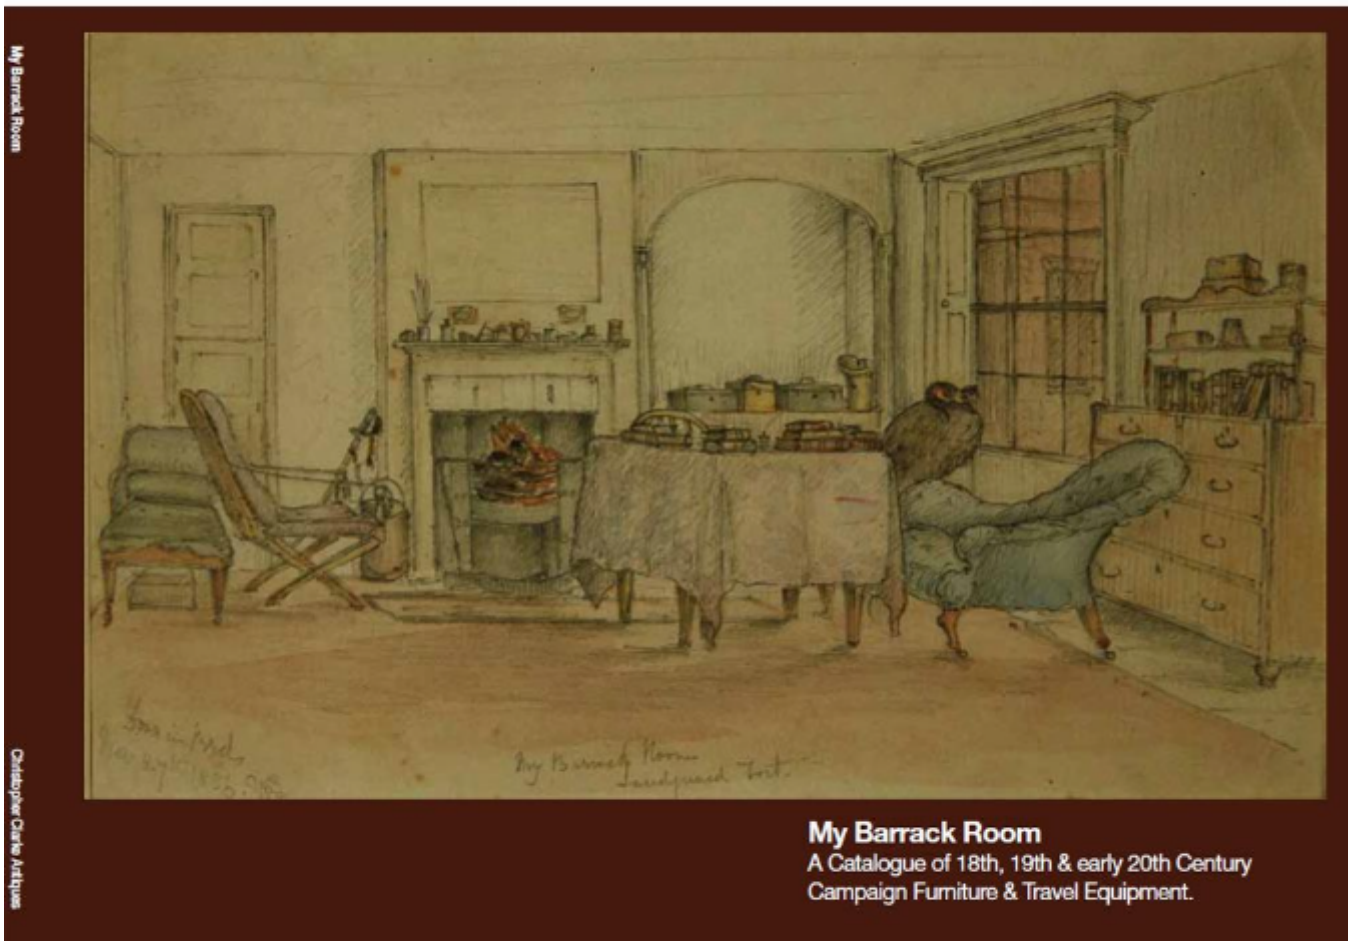

Christopher Clarke Antiques

Dealers in Campaign Furniture
& Travel Items

My Barrack Room Catalogue

£15

My Barrack Room

Christopher Clarke Antiques

My Barrack Room

A Catalogue of 18th, 19th & early 20th Century
Campaign Furniture & Travel Equipment.

©Christopher Clarke Antiques