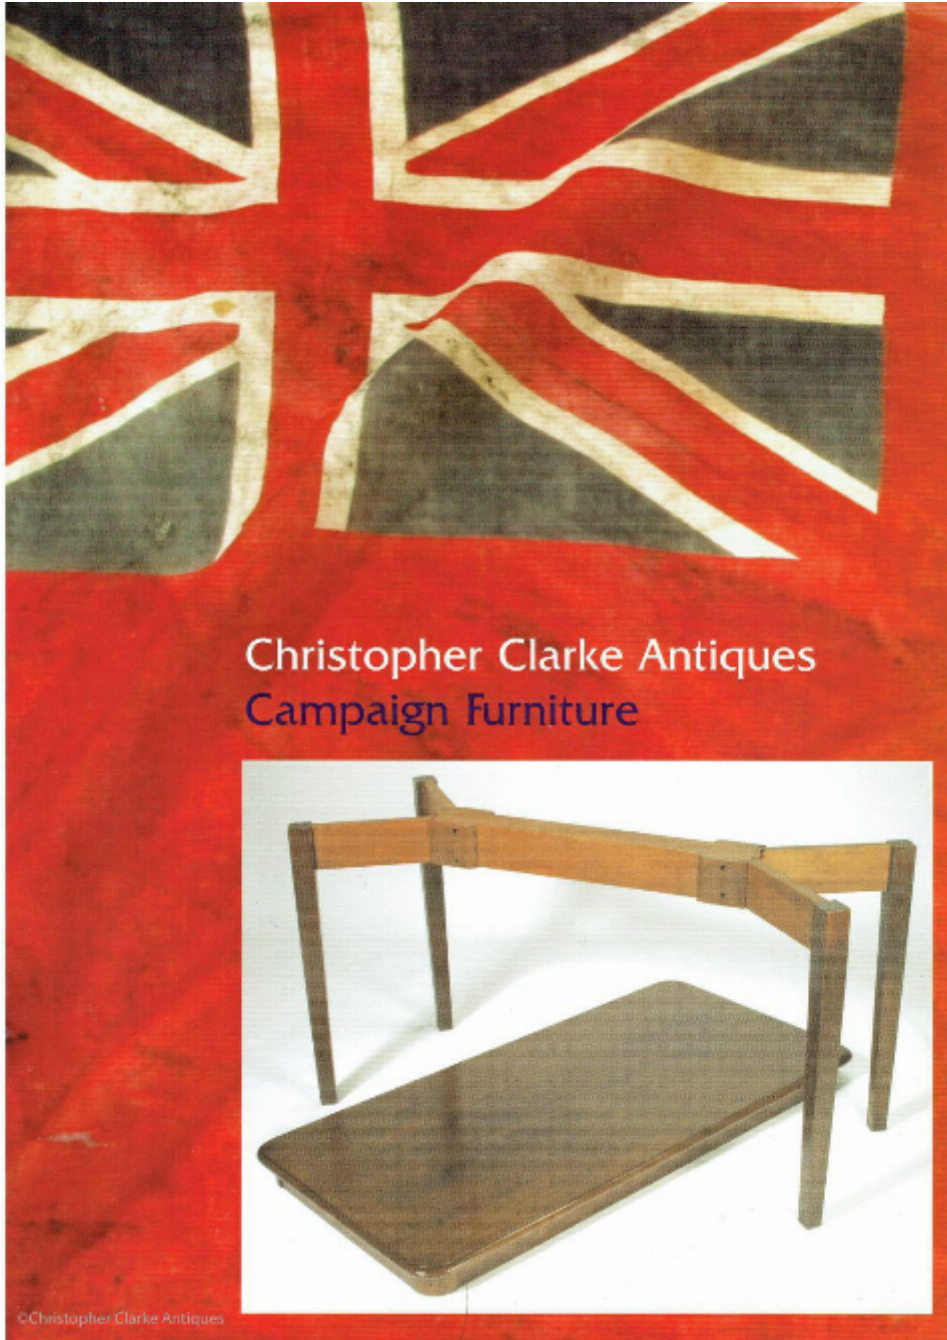

Christopher Clarke Antiques

Dealers in Campaign Furniture  
& Travel Items

## Campaign Furniture Catalogue

£5

REF: 81938

Height: 21 cm (8.3")

Width: 14.7 cm (5.8")

## Description

A small 8 page pamphlet with short descriptions.

A Ross Desk Chair and Kane Cylinder Bureau are amongst the highlights.