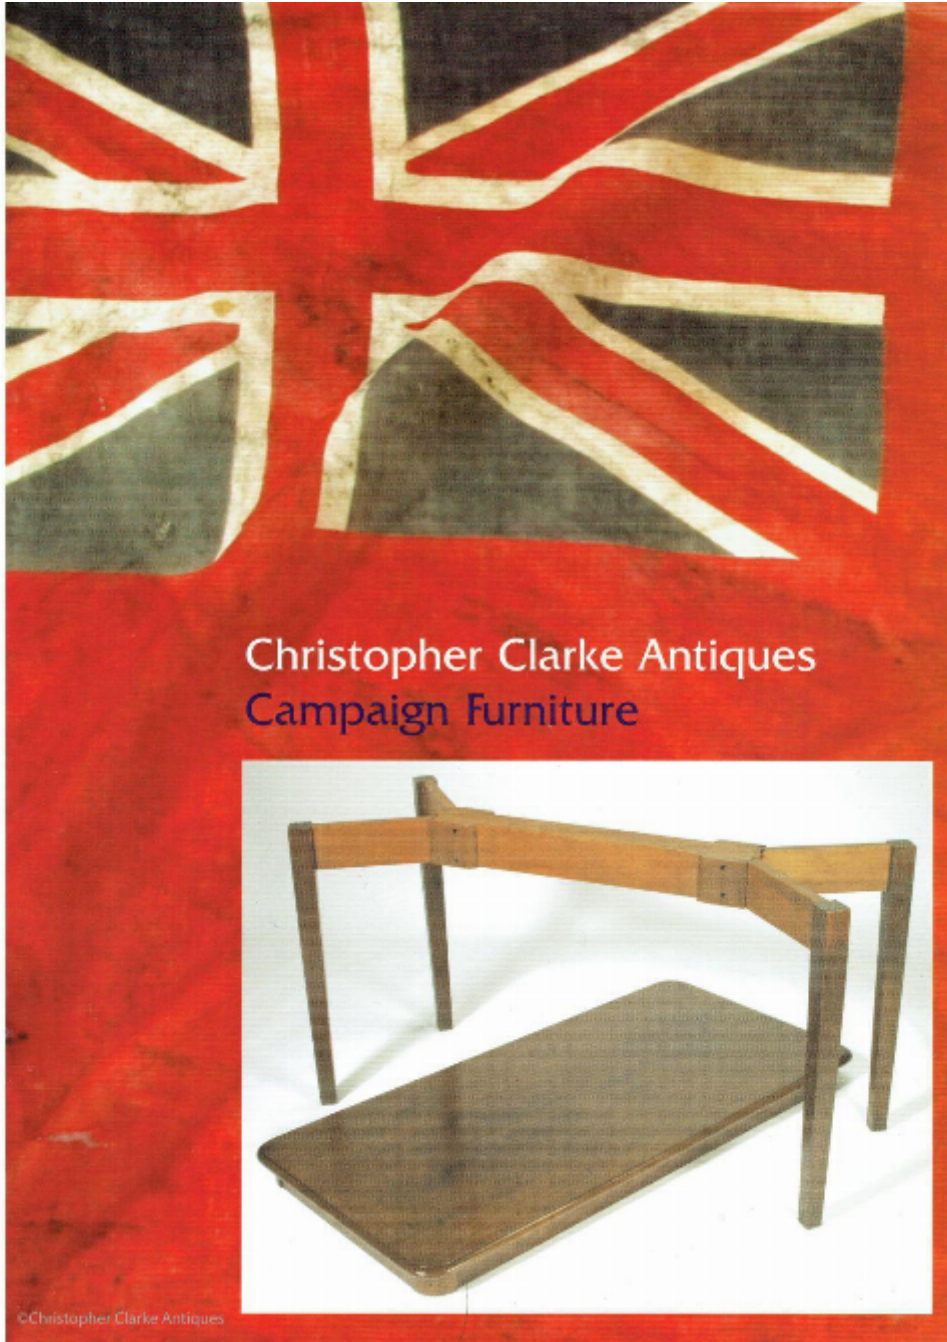

Christopher Clarke Antiques

Dealers in Campaign Furniture  
& Travel Items

## Campaign Furniture Catalogue

£5

REF: 81938

Height: 21 cm (8.3")

Width: 14.7 cm (5.8")

## Description

A small 8 page pamphlet with short descriptions.

A Ross Desk Chair and Kane Cylinder Bureau are amongst the highlights.