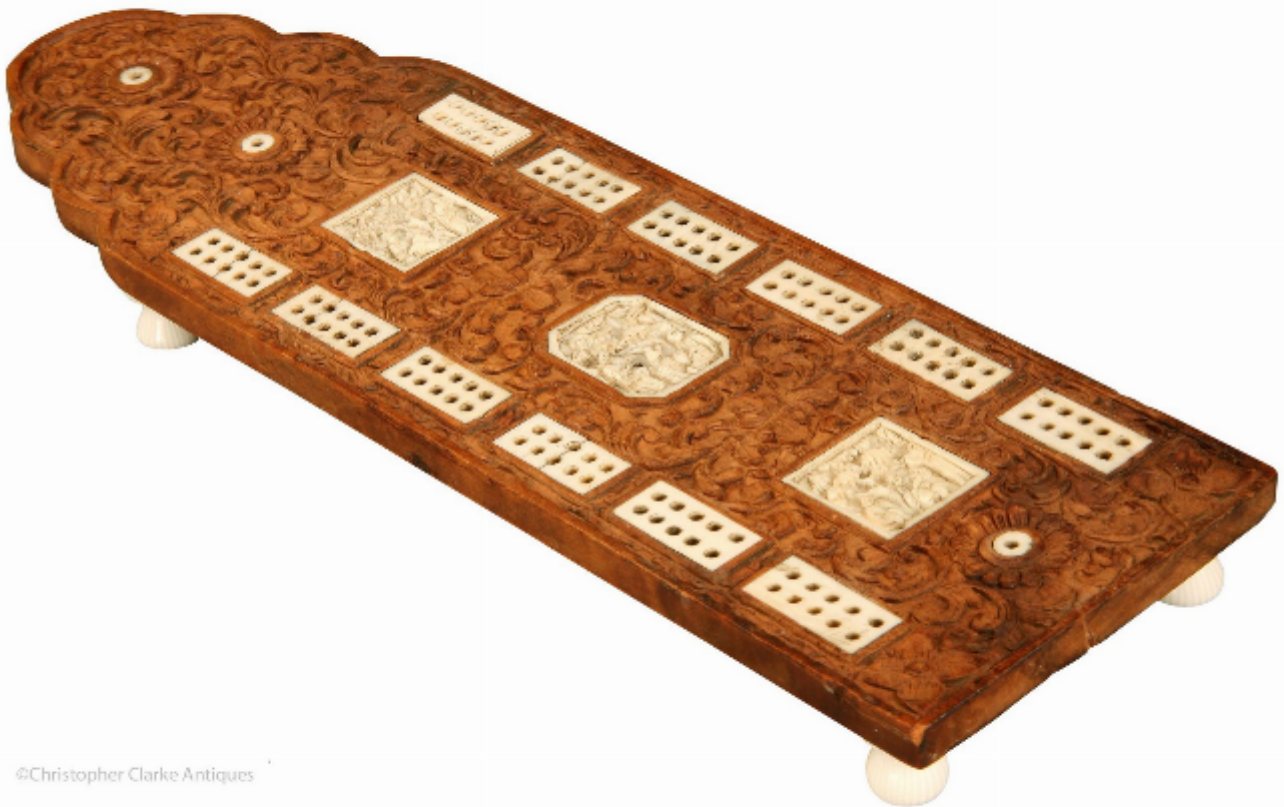

## Sandalwood Cribbage Board

Sold

©Christopher Clarke Antiques

REF: 80722

Height: 2 cm (0.8")

Width: 25 cm (9.8")

Depth: 8 cm (3.1")

## Description

This China Trade Cribbage Board is made of sandalwood with inset ivory panels. The central panels are each carved with a pair of figures amongst trees. The sandalwood has carved foliate decoration and the board sits on turned ivory feet. The underside of the board has a drawer for the pegs which are no missing. The carving is intricate and it is a well made board. Late 19th Century.