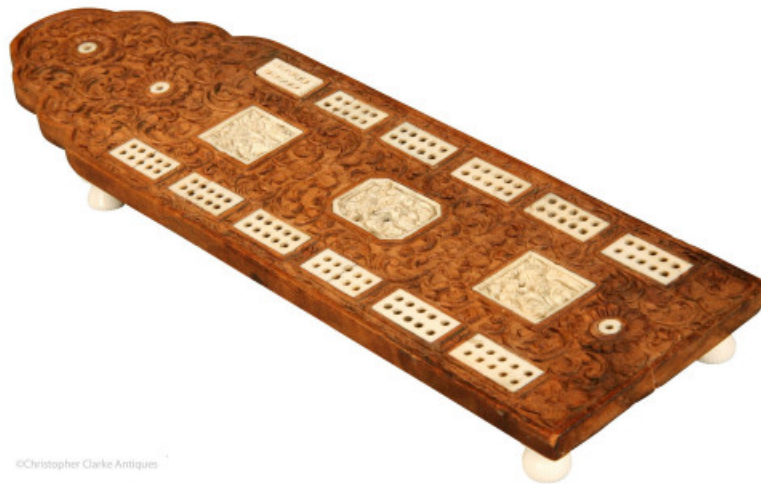

Christopher Clarke Antiques

**Dealers in Campaign Furniture
& Travel Items**

Sandalwood Cribbage Board

REF: 80722

Height: 2 cm (0.8") Width: 25 cm (9.8") Depth: 8 cm (3.1")

Sold

©Christopher Clarke Antiques

This China Trade Cribbage Board is made of sandalwood with inset ivory panels. The central panels are each carved with a pair of figures amongst trees. The sandalwood has carved foliate decoration and the board sits on turned ivory feet. The underside of the board has a drawer for the pegs which are no missing. The carving is intricate and it is a well made board. Late 19th Century.