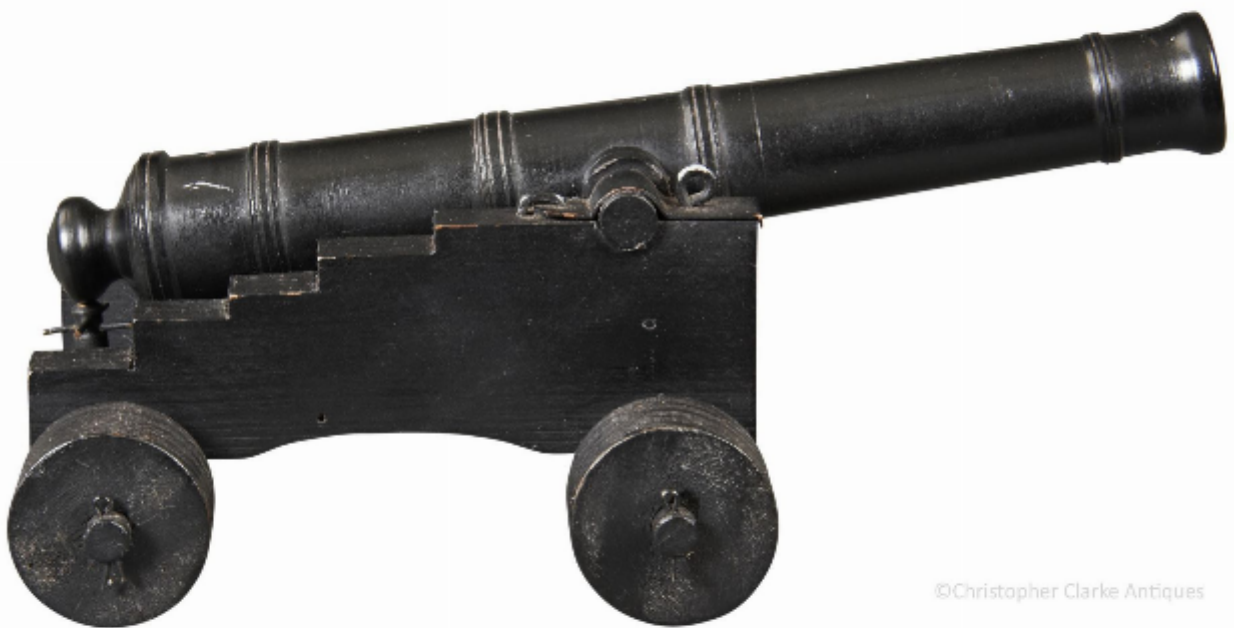

## Ebony Ship's Cannon Barrel

£225

©Christopher Clarke Antiques

REF: 83364

Height: 7 cm (2.8")

Width: 9.5 cm (3.7")

Depth: 17 cm (6.7")

## Description

An ebony model of a Ship's Cannon.

The cannon has a tapering, four stage barrel with touch hole. The naval carriage is a recent addition and its probable that the cannon was originally intended simply to be a model of the barrel without a truck.

The carriage has been quite well made though with metal fittings to the ebonized pine and a working screw elevator to raise the barrel. Mid 19th Century.

A second, similar model with a shorter barrel, is also available on this website.