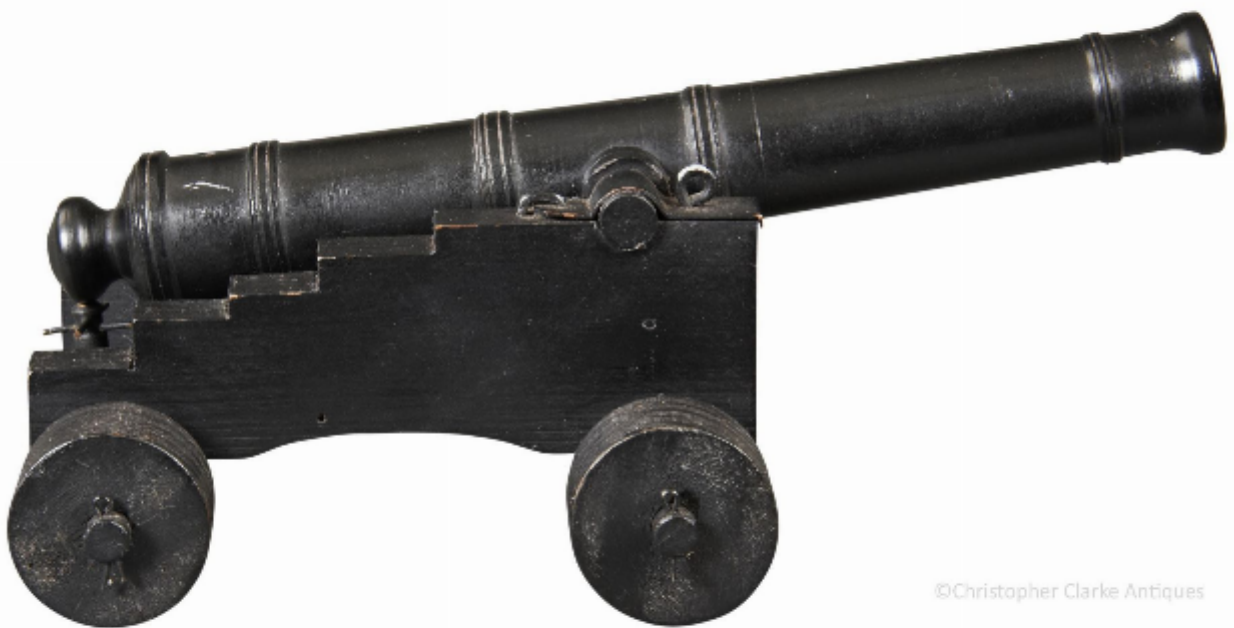

Christopher Clarke Antiques

Dealers in Campaign Furniture
& Travel Items

Ebony Ship's Cannon Barrel

£225

©Christopher Clarke Antiques

REF: 83364

Height: 7 cm (2.8")

Width: 9.5 cm (3.7")

Depth: 17 cm (6.7")

Description

An ebony model of a Ship's Cannon.

The cannon has a tapering, four stage barrel with touch hole. The naval carriage is a recent addition and its probable that the cannon was originally intended simply to be a model of the barrel without a truck.

The carriage has been quite well made though with metal fittings to the ebonized pine and a working screw elevator to raise the barrel. Mid 19th Century.

A second, similar model with a shorter barrel, is also available on this website.